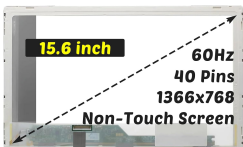

Product Description