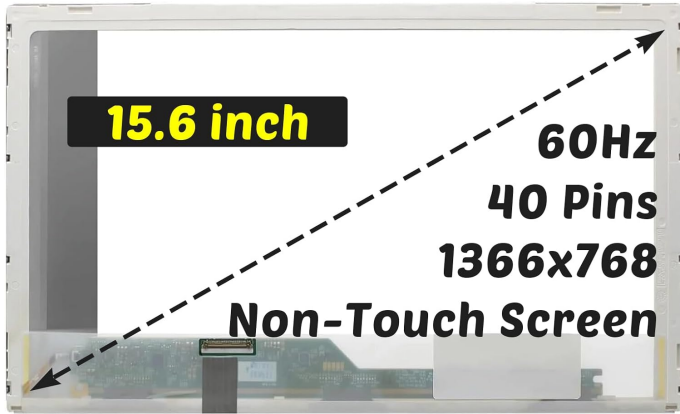

### Product Description

**Micron 1GB DDR3-1333  
PC3-10600S Laptop RAM 204-Pin  
SO-DIMM MT8JSF12864HZ-1G4F1**

**R100**

Add To Cart

Products Image

Product Description

**LTN156AT27-W01 LCD Screen**  
**1366x768 15.6 inch 40 Pins 60Hz**  
**LED Digitizer Panel**