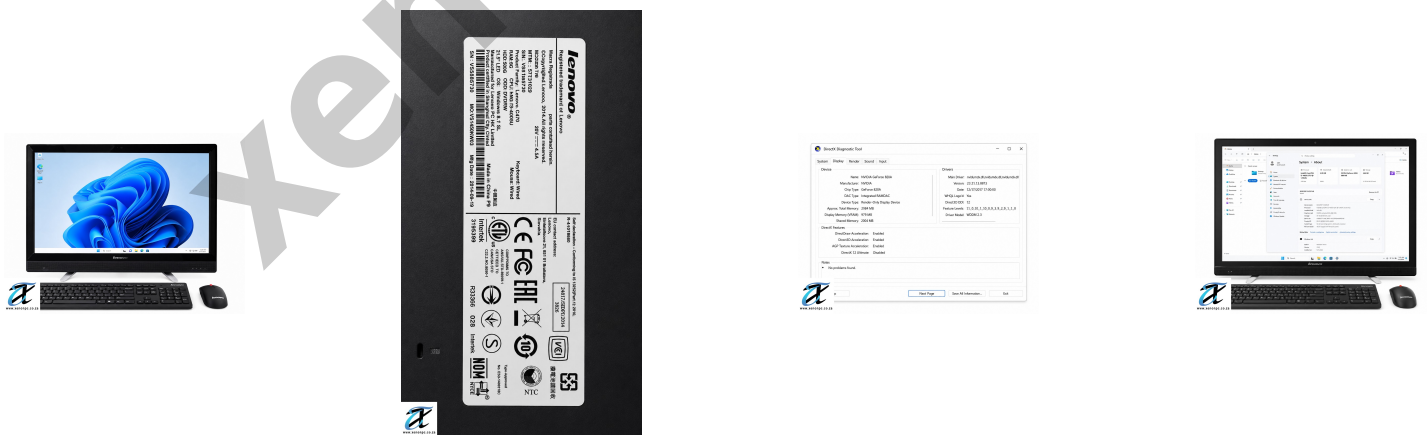

Products Image